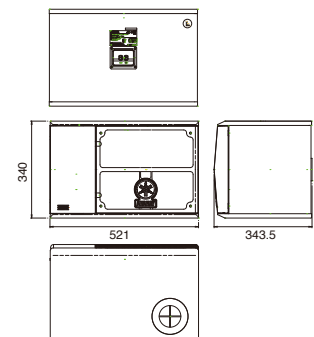

KMS Series

Speaker Systems

KMS-3000

KMS-2500

3-way, premium quality speaker systems.

Powerful bass output and naturally clear trebles ensure that both vocals and music are projected with exceptionally high sound quality.

High Sound Quality

- Sound quality that is up to Yamaha's high standards
  - Developed by drawing on Yamaha's Pro audio speaker experience
  - Designed and tuned by sound technicians
- 3-way, premium quality speakers with wide dynamic range for powerfully vibrant vocals and music
  - 12" (30cm) [KMS-2500: 10" (25cm)] woofer delivers deep and powerful bass output
  - 4.7" (12cm) midrange unit and horn tweeter ensure that vocals sound clear and natural and the accompaniment is high quality
  - Large bass reflex port provides wide dispersion for dynamic, energetic bass
- High quality crossover network

Large Bass Reflex Port for Wide Bass Dispersion

Bass performance gets a big boost from the large 3" (7.6 cm) bass reflex port. With ceiling mounting, the sound from the port is not obstructed, achieving ideal dispersion characteristics.

GENERAL SPECIFICATIONS

Model	KMS-3000	KMS-2500
Type	3-way bass reflex	
Woofer	12" (30 cm) cone	10" (25 cm) cone
Midrange Driver	4-4/5" (12 cm) cone	
Tweeter	1" (2.5 cm) horn	
Frequency Response	45 Hz-30 kHz	50 Hz-30 kHz
Rated Input Power	250 W	175 W
Maximum Input Power	1,000 W	700 W
Sensitivity	89 dB/2.83 V/1 m	88 dB/2.83 V/1 m
Crossover Frequencies	1.5 kHz / 4.5 kHz	1.5 kHz / 4.2 kHz
Impedance	8 ohms	
Input Terminals	Screw / Banana*	
Dimensions (W x H x D)	22-7/8" x 15" x 14-3/4" 581 x 380 x 374 mm	20-1/2" x 13-3/8" x 13-1/2" 520 x 340 x 344 mm
Weight/Unit	40 lbs.: 18 kg	31 lbs.: 14 kg
Packaging	Packaged in pair	

DIMENSIONS

KMS-3000

KMS-2500

unit : mm