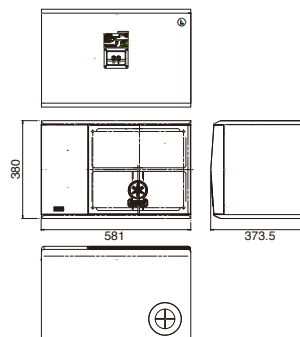

DIMENSIONS

KMS-3000